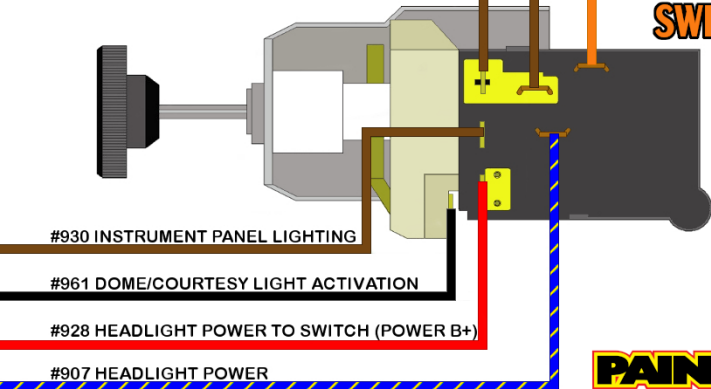

#959 PARK/TAIL LIGHT POWER TO SWITCH (POWER B+)

#929 TO REAR TAIL LIGHTS

#927 TO FRONT PARK LIGHTS

#930 INSTRUMENT PANEL LIGHTING

#961 DOME/COURTESY LIGHT ACTIVATION

#928 HEADLIGHT POWER TO SWITCH (POWER B+)

#907 HEADLIGHT POWER

LATER STYLE GM HEADLIGHT SWITCH

PAINLESS
PERFORMANCE PRODUCTS